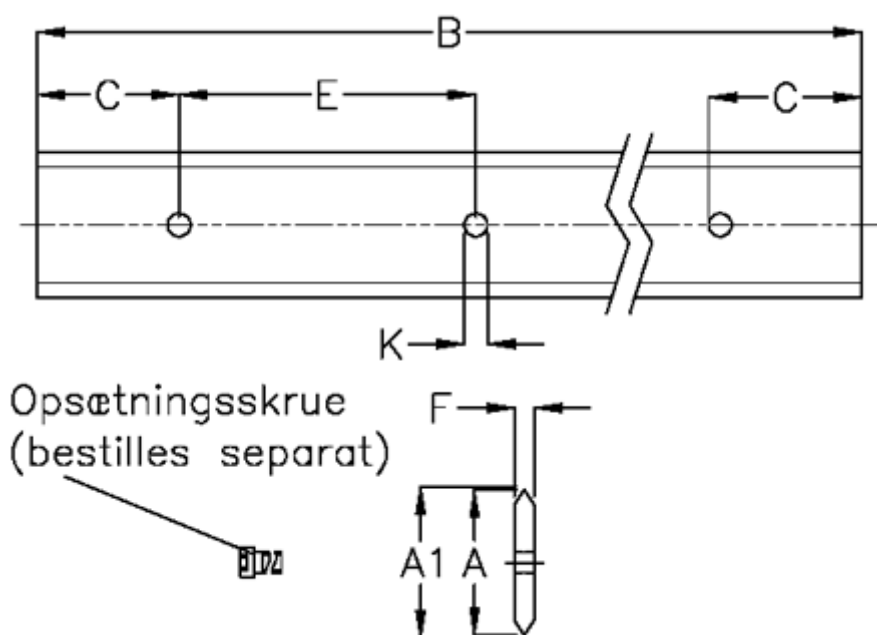

Data Sheet

Article number: 059126356

Description: Hepco SL2 spacer slide
SS M 60-356

Measures

A	= 60
A1	= 60.81
B	= 356
C	= 43.0
E	= 90
F	= 6.1
For bearing	= 34
For screw	= M8x20

K	= 9.0
Weight kg/1000	= 2650